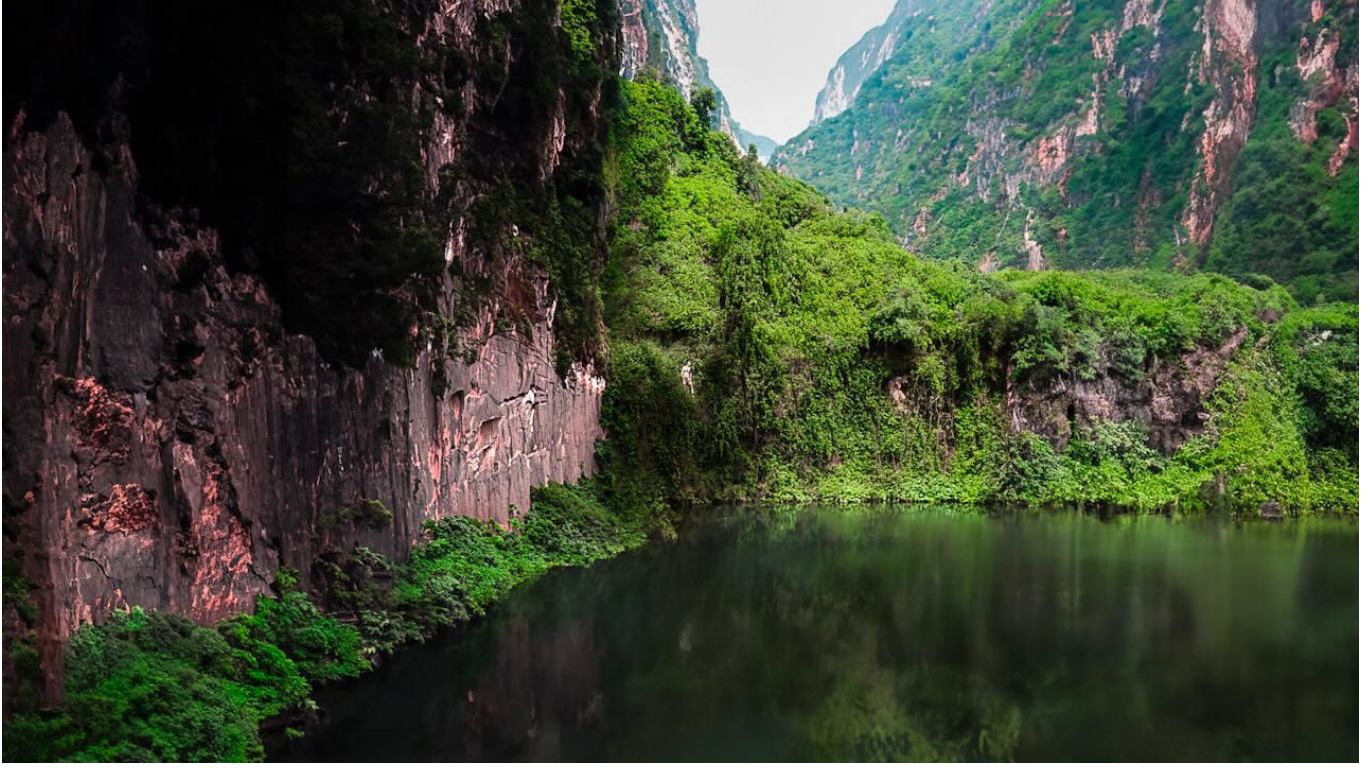

CAN SARIÇOBAN "Emerald Solitude"
40 x 25 cm - Archival inkjet on fine art paper
1/7 edition
\$777

instagram: gamagallery
e-mail: info@gamagallery.art
www.gamagallery.art

gama | ART GALLERY

CAN SARIÇOBAN "Echoes of Eden"
40 x 25 cm - Archival inkjet on fine art paper
1/7 edition
\$777